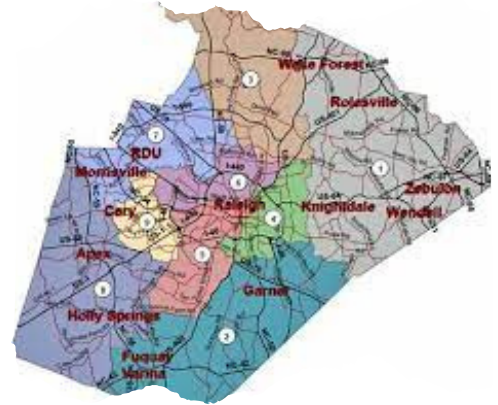

HOLIDAYS

- AUG 10 FIRST DAY OF SCHOOL
- NOV 20-24 THANKSGIVING BREAK
- DEC 21-JAN 5 CHRISTMAS BREAK
- MAR 25- MAR 29 SPRING BREAK
- MAY 22 LAST DAY OF SCHOOL
- MAY 23 SUMMER BREAK

Wake County School 2023-24

July 2023

S	M	T	W	T	F	S
25	26	27	28	29	30	1
2	3	4	5	6	7	8
9	10	11	12	13	14	15
16	17	18	19	20	21	22
23	24	25	26	27	28	29
30	31	1	2	3	4	5

August 2023

S	M	T	W	T	F	S
30	31	1	2	3	4	5
6	7	8	9	10	11	12
13	14	15	16	17	18	19
20	21	22	23	24	25	26
27	28	29	30	31	1	2